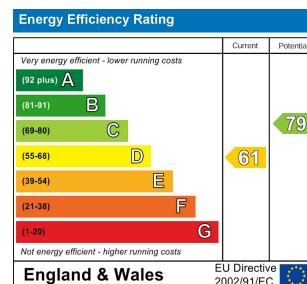

2 Bed
Apartment
located in

£950 PCM

MARGETTS
ESTABLISHED 1806

DIRECTIONS

CONTACT

12 High Street
Warwick
Warwickshire
CV34 4AP

E: lettings@margetts.co.uk
T: 01926 496262
www.margetts.co.uk

MARGETTS
ESTABLISHED 1806